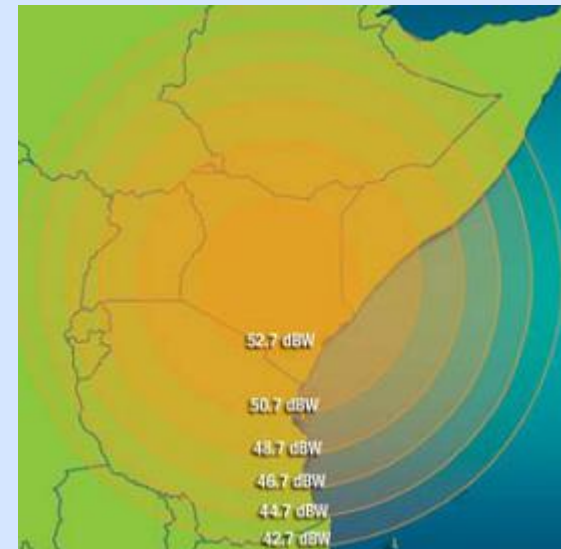

Fixed VSAT dish: Broadband internet connection

The capacity you need and the monthly charges will depend on your application. The least expensive will be a VSAT for a single PC user. The most expensive will be a VSAT used to provide internet trunking connection for a medium sized town ISP with hundreds of PCs, VoIP phones and base cell phone site included.

For home use, small business and internet cafe operations **iDirect** technology is offered in the Kenya area, plus **ViaSat LinkStar** throughout southern Africa. Tell Blue Sky where you are and how many PCs you want to connect and how many VoIP phones, and seek their advice as to the appropriate bit rates and sharing ratios to use.

In the coverage maps to the right iDirect service is offered in a high power and high sensitivity Ku band spot beam pointed at Kenya from the Intelsat 802 satellite at 33 deg east longitude. The downlink frequency into the indoor iDirect receiver is 1129.6 MHz.

The middle coverage map shows the coverage of the whole of southern Africa using the Eutelsat W3A Africa beam. The service comes from the **Eutelsat Skylogic (Viasat Linkstar)** VSAT hub is located in the European beam where it is connected to the world internet terrestrial trunk system. The beam is cross strapped on the satellite so that two transponders are in use - one each way. Downlink frequency to Africa is 1120.75 MHz (into the LinkStar box)