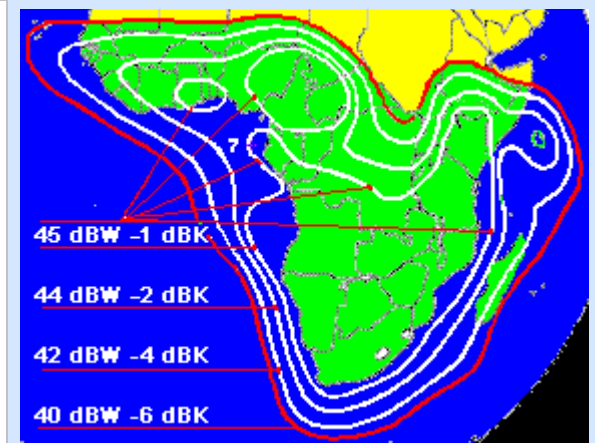

Large business, town ISP or large corporate

For large business or ISP operations **dedicated** satellite capacity is appropriate and the technology offered for this is DVB outlink and SCPC type modem for your return link. If the DVB capacity is dedicated to you [prices for the satellite capacity are much higher but the service is such that any congestion will be under your own control. Point to point linking is also possible and for this larger dishes are preferred at both ends, such as 2.4m diameter.

Portable and satellite phones / laptop sized satellite internet terminals.

More portable solutions are offered by the Thuraya, Inmarsat and Iridium satellite networks. These include Hughes, SO-2520, SO-2510, Iridium 9505A and Nera Worldphone. Laptop sized internet terminals include Explorer 500 BGAN, REGIONAL BGAN, HNS 9201 BGAN and Worldpro 1000 BGAN.

Contact details:

E-mail: info@blueskysat.com Web: <http://www.blueskysat.com/>

Tel: (+27 11) 432 0075 or 0860 181920

Address: Blue Sky Satellite Communications 17 Soetdoring Ave., Bassonia 2061, Johannesburg, South Africa.
Postal Address: Post Net Suite 201, Private Bag X4, Bedfordview 2008, South Africa