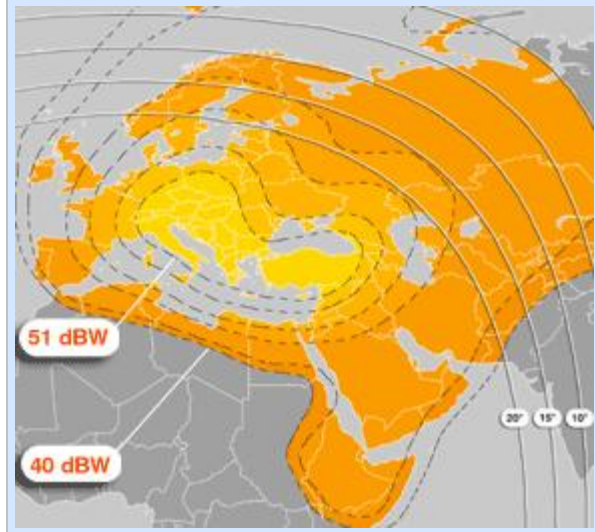

Large business, town ISP or large corporate

For large business or ISP operations **dedicated** satellite capacity is appropriate and the technology offered for this is DVB outlink and SCPC type modem for your return link. If the DVB capacity is dedicated to you [prices for the satellite capacity are much higher but the service is such that any congestion will be under your own control. Point to point linking is also possible and for this larger dishes are preferred at both ends, such as 2.4m diameter.

Portable and satellite phones / laptop sized satellite internet terminals.

More portable solutions are offered by the Thuraya, Inmarsat and Iridium satellite networks. These include Hughes, SO-2520, SO-2510, Iridium 9505A and Nera Worldphone. Laptop sized internet terminals include Explorer 500 BGAN, REGIONAL BGAN, HNS 9201 BGAN and Worldpro 1000 BGAN.

Contact details:

E-mail: info@blueskysat.com Web: <http://www.blueskysat.com/>

Tel: (+27 11) 432 0075 or 0860 181920

Address: Blue Sky Satellite Communications 17 Soetdoring Ave., Bassonia 2061, Johannesburg, South Africa.
Postal Address: Post Net Suite 201, Private Bag X4, Bedfordview 2008, South Africa